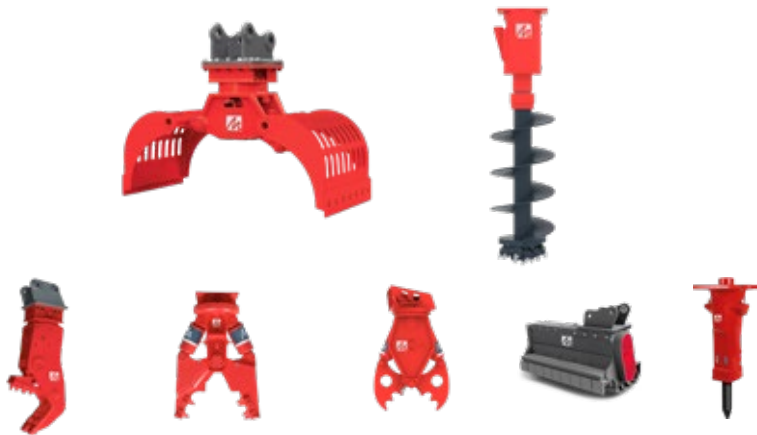

ATTACHMENTS RENTAL **FOR EXCAVATORS AND MINIEXCAVATORS**

**WIDE RANGE OF
ATTACHMENTS FOR
HARBOR WORKS**